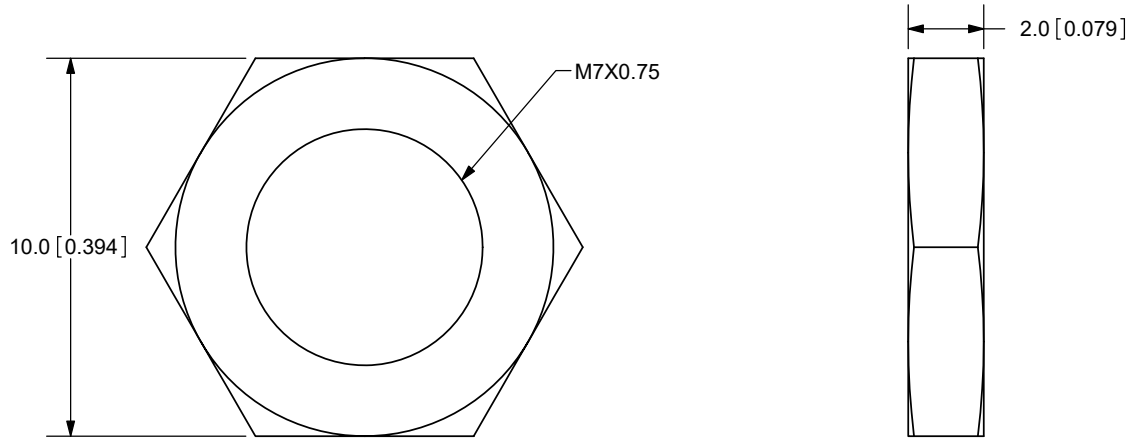

REV.	DESCRIPTION	DATE
A	NEW DRAWING	11/11/2009
B	LOGO, BRAND UPDATE	09/22/2022

TOLERANCE:
±0.1mm UNLESS OTHERWISE
SPECIFIED

CUI DEVICES
6405 SW Rosewood St, Suite C
Lake Oswego, OR 97035
Phone: 877-323-3576
Website: www.cuidevices.com

TITLE: M7X0.75 NUT		REV: B
PART NO. SJ5-43502PM-nut	UNITS: MM [INCHES]	
DRAWN BY: RDS	APPROVED BY:	SCALE: 5:1

PC FILE NAME:
SJ5-43502PM-nut

COPYRIGHT 2022 BY CUI DEVICES

	MATERIAL	PLATING	COLOR
BODY	Steel	Nickel	Silver