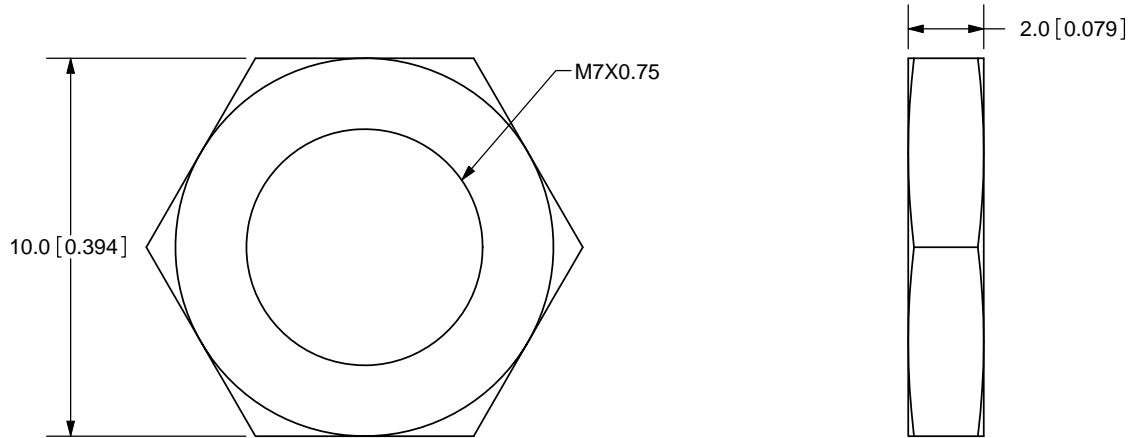

REV.	DESCRIPTION	DATE
A	NEW DRAWING	11/11/2009

TOLERANCE:
±0.1mm UNLESS OTHERWISE
SPECIFIED

CUI INC

20050 SW 112th Ave.
Tualatin, OR 97062
Phone: 503-612-2300
800-275-4899
Fax: 503-612-2383
Website: www.cui.com

TITLE: M7X0.75 NUT		REV: A
PART NO. SJ5-43502PM-nut		UNITS: MM [INCHES]
DRAWN BY: ZRJ	APPROVED BY:	SCALE: 5:1

PC FILE NAME:
SJ5-43502PM-nut

COPYRIGHT 2009
BY CUI INC.

	MATERIAL	PLATING	COLOR
BODY	Steel	Nickel	Silver