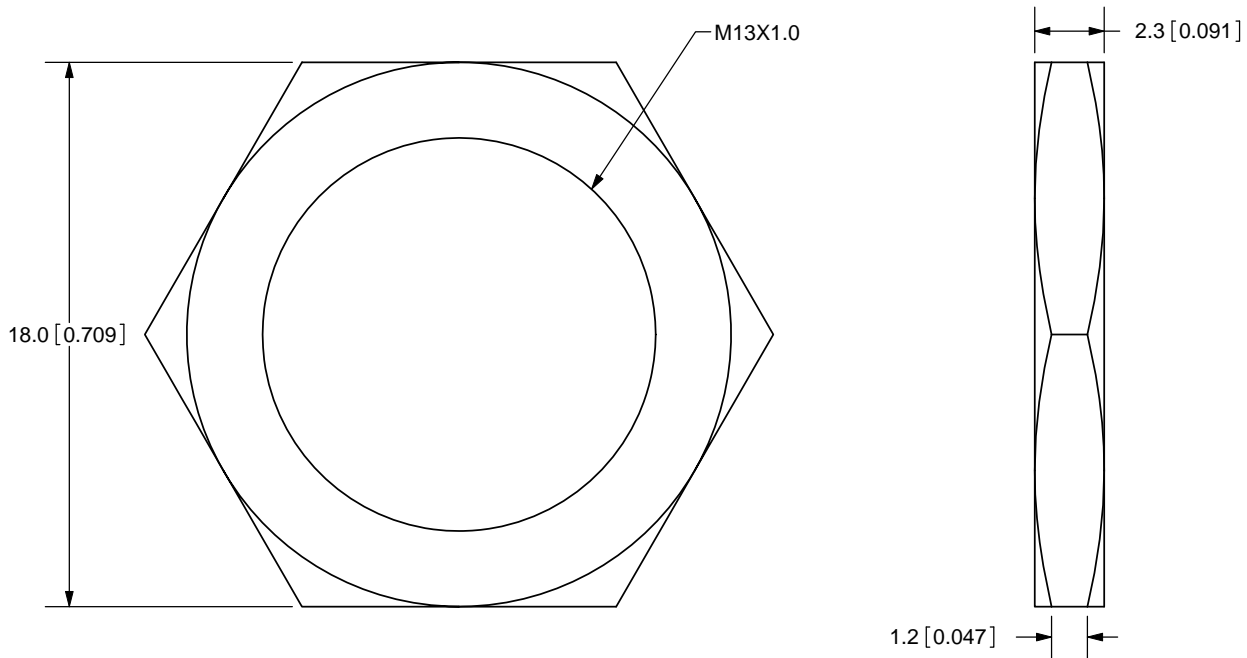

REV.	DESCRIPTION	DATE
A	NEW DRAWING	11/11/2009

TOLERANCE:
±0.1mm UNLESS OTHERWISE
SPECIFIED

20050 SW 112th Ave.
Tualatin, OR 97062
Phone: 503-612-2300
800-275-4899
Fax: 503-612-2383
Website: www.cui.com

TITLE: M13X1.0 NUT		REV: A
PART NO. PJ-011X-nut		UNITS: MM [INCHES]
DRAWN BY: ZRJ	APPROVED BY:	SCALE: 4:1

PC FILE NAME:
PJ-011X-nut

COPYRIGHT 2009
BY CUI INC.

	MATERIAL	PLATING	COLOR
NUT	Brass	Nickel	Silver