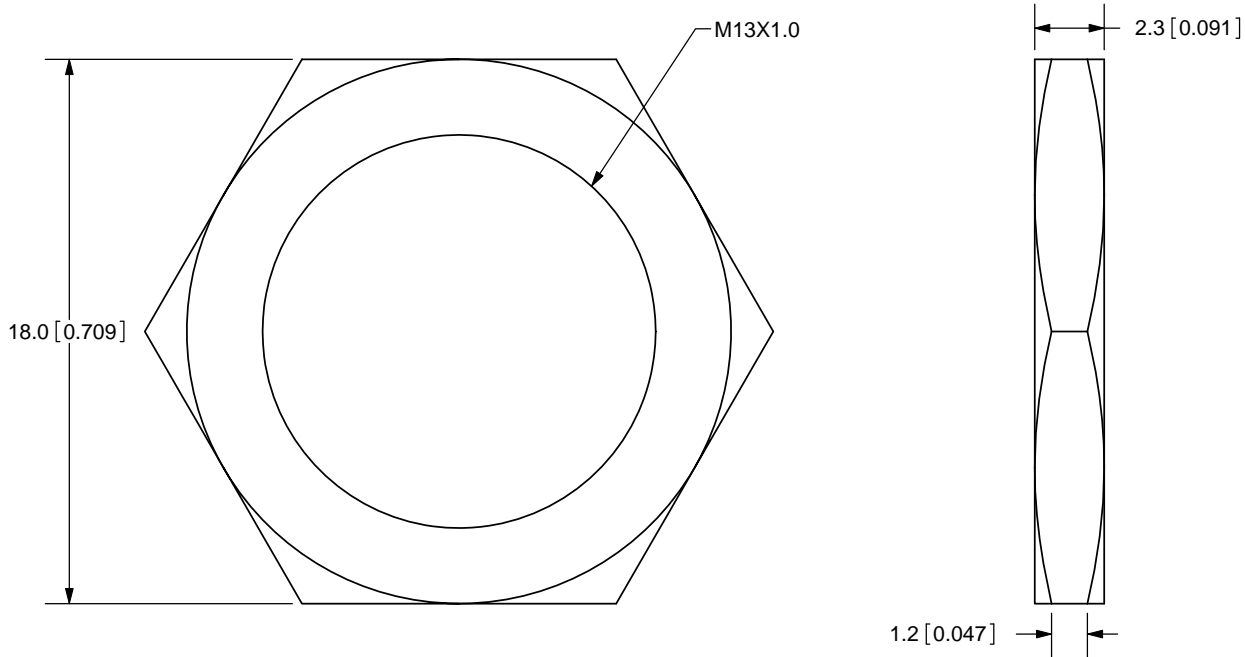

REV.	DESCRIPTION	DATE
A	NEW DRAWING	11/11/2009

TOLERANCE:
±0.1mm UNLESS OTHERWISE
SPECIFIED

CUI INC

20050 SW 112th Ave.
Tualatin, OR 97062
Phone: 503-612-2300
800-275-4899
Fax: 503-612-2383
Website: www.cui.com

TITLE: M13X1.0 NUT		REV: A
PART NO. PJ-011X-nut	UNITS: MM [INCHES]	
DRAWN BY: ZRJ	APPROVED BY:	SCALE: 4:1

PC FILE NAME:
PJ-011X-nut

COPYRIGHT 2009
BY CUI INC.

	MATERIAL	PLATING	COLOR
NUT	Brass	Nickel	Silver