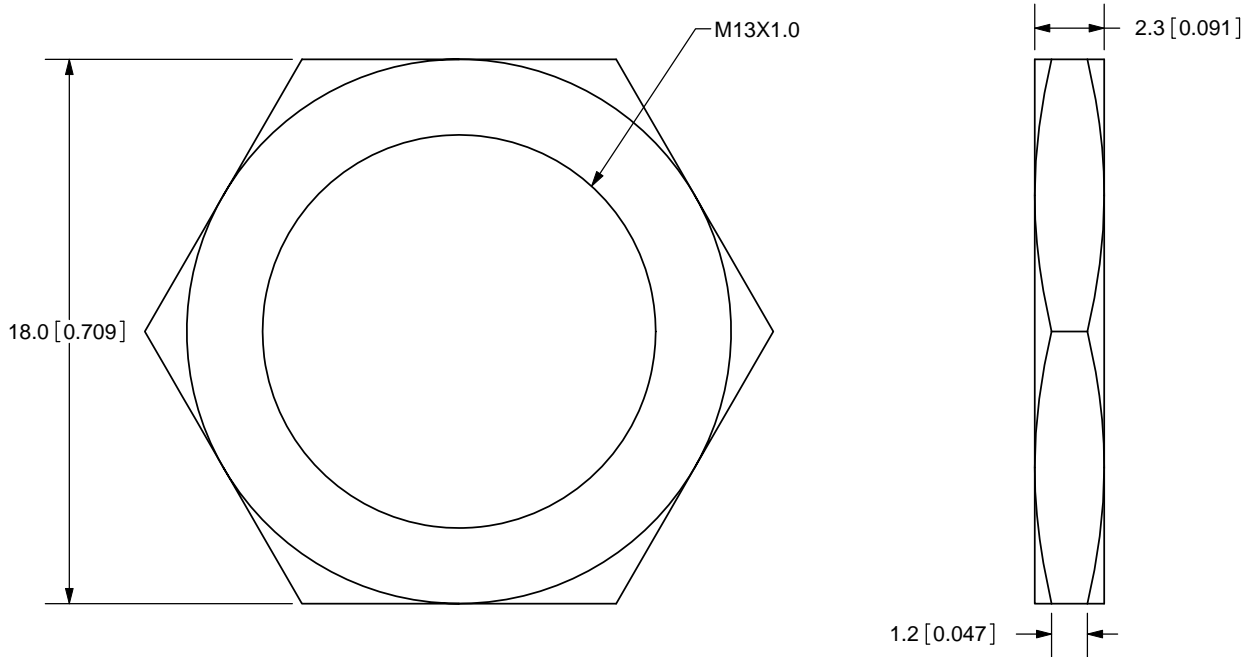

REV.	DESCRIPTION	DATE
A	NEW DRAWING	11/11/2009

TOLERANCE:
±0.1mm UNLESS OTHERWISE
SPECIFIED

CUI INC

20050 SW 112th Ave.
Tualatin, OR 97062
Phone: 503-612-2300
800-275-4899
Fax: 503-612-2383
Website: www.cui.com

TITLE: M13X1.0 NUT		REV: A
PART NO. PJ-011X-nut		UNITS: MM [INCHES]
DRAWN BY: ZRJ	APPROVED BY:	SCALE: 4:1

PC FILE NAME:
PJ-011X-nut

COPYRIGHT 2009
BY CUI INC.

	MATERIAL	PLATING	COLOR
NUT	Brass	Nickel	Silver