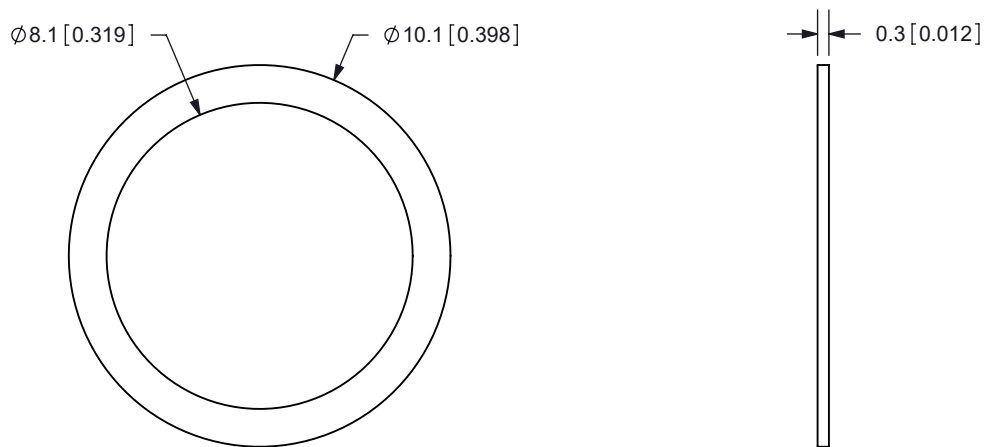

REV.	DESCRIPTION	DATE
A	NEW DRAWING	11/11/2009
B	CORRECTED THREAD SIZE	9/11/2015
C	BRAND UPDATE	1/6/2022

TOLERANCE:
±0.1 MM
UNLESS OTHERWISE
SPECIFIED

CUI DEVICES

6405 SW Rosewood St, Suite C
Lake Oswego, OR 97035
Phone: 877-323-3576

Website: www.cuidevices.com

TITLE: 5/16-32 NUT	REV: C
--------------------	--------

PART NO. PJ-005X-HDW	UNITS: MM
----------------------	-----------

	MATERIAL	PLATING	COLOR
NUT	Brass	Nickel	Silver
WASHER	Steel	Nickel	Silver