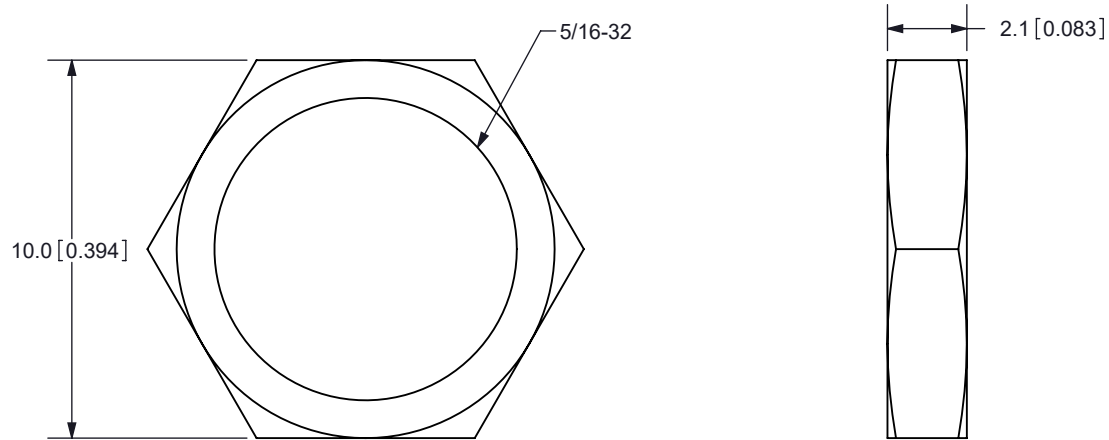

REV.	DESCRIPTION	DATE
A	NEW DRAWING	11/11/2009
B	CORRECTED THREAD SIZE	9/11/2015
C	BRAND UPDATE	1/6/2022

TOLERANCE:
±0.1 MM
UNLESS OTHERWISE
SPECIFIED

CUI DEVICES

6405 SW Rosewood St, Suite C
Lake Oswego, OR 97035
Phone: 877-323-3576

Website: www.cuidevices.com

TITLE: 5/16-32 NUT	REV: C
--------------------	--------

PART NO. PJ-005X-HDW	UNITS: MM
----------------------	-----------

	MATERIAL	PLATING	COLOR
NUT	Brass	Nickel	Silver
WASHER	Steel	Nickel	Silver