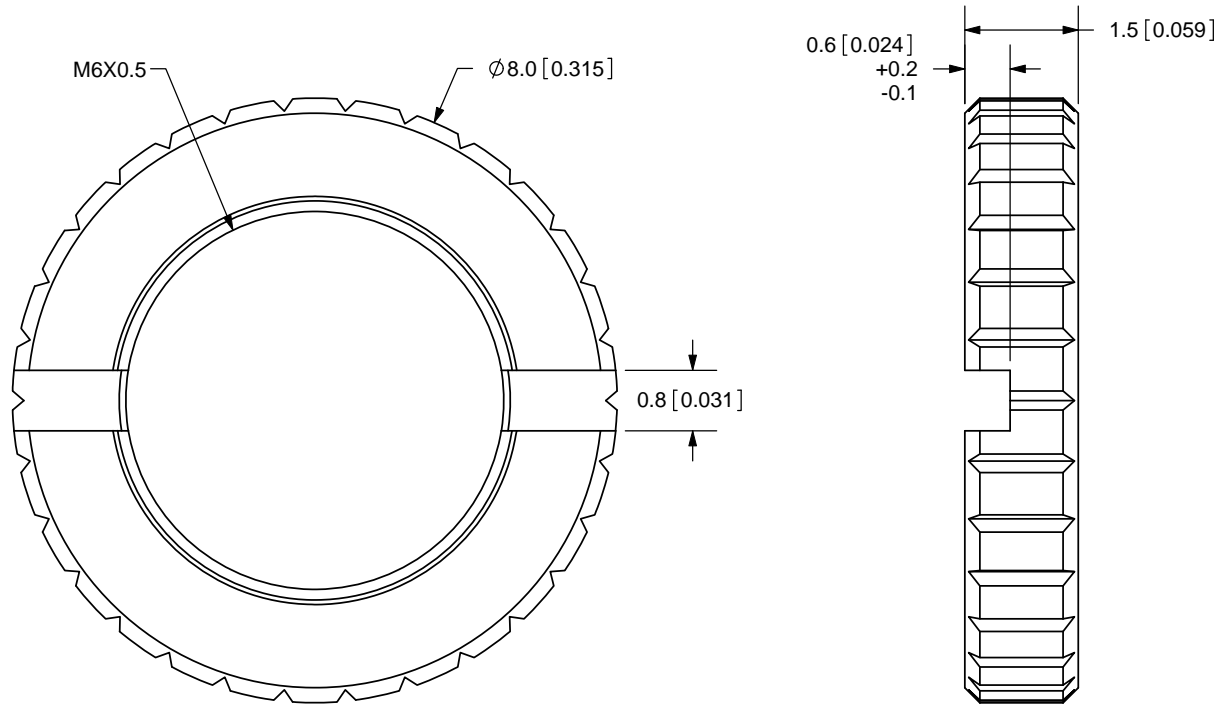

REV.	DESCRIPTION	DATE
A	NEW DRAWING	11/11/2009

TOLERANCE:
 ± 0.1 mm UNLESS OTHERWISE
SPECIFIED

CUI INC

20050 SW 112th Ave.
Tualatin, OR 97062
Phone: 503-612-2300
800-275-4899
Fax: 503-612-2383
Website: www.cui.com

TITLE: M6X0.5 NUT		REV: A
PART NO. MJ-3502-nut		UNITS: MM [INCHES]
DRAWN BY: ZRJ	APPROVED BY:	SCALE: 10:1

PC FILE NAME:
MJ-3502-nut

COPYRIGHT 2009
BY CUI INC.

	MATERIAL	PLATING	COLOR
NUT	Brass	Nickel	Silver