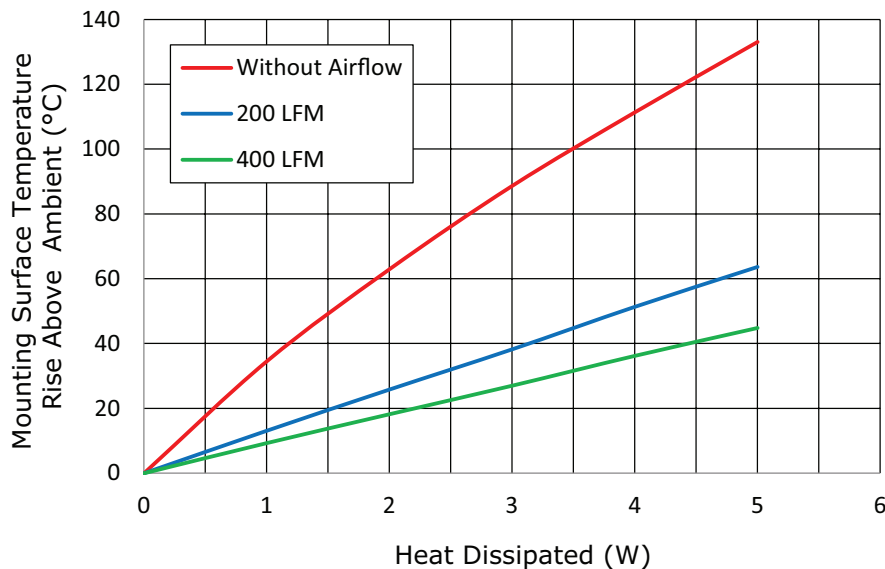

**MODEL:** HSB04-171706 | **DESCRIPTION:** HEAT SINK

**FEATURES**

- BGA design
- small footprint
- aluminum alloy
- black anodized finish

**MODEL**

	thermal resistance <sup>1</sup>				power dissipation <sup>1</sup> @ 75°C ΔT, nat conv [W]
	@ 75°C ΔT, nat conv [°C/W]	@ 1 W, nat conv [°C/W]	@ 1 W, 200 LFM [°C/W]	@ 1 W, 400 LFM [°C/W]	
HSB04-171706	29.73	34.5	13.1	9.3	2.52

Note: 1. See performance curves for full thermal resistance details.

**PERFORMANCE CURVES**

Power (W)	Heatsink Temperature Rise Above Ambient (ΔT = T <sub>hs</sub> - T <sub>a</sub> ) [°C]		
	Natural Conv.	200 LFM	400 LFM
0	0	0	0
1	34.5	13.1	9.3
2	62.9	25.8	18.2
3	88.6	38.2	27.0
4	111.3	51.3	36.2
5	133.0	63.6	44.8

T<sub>hs</sub>: "hot spot" temperature measured on the heatsink  
T<sub>a</sub>: ambient temperature