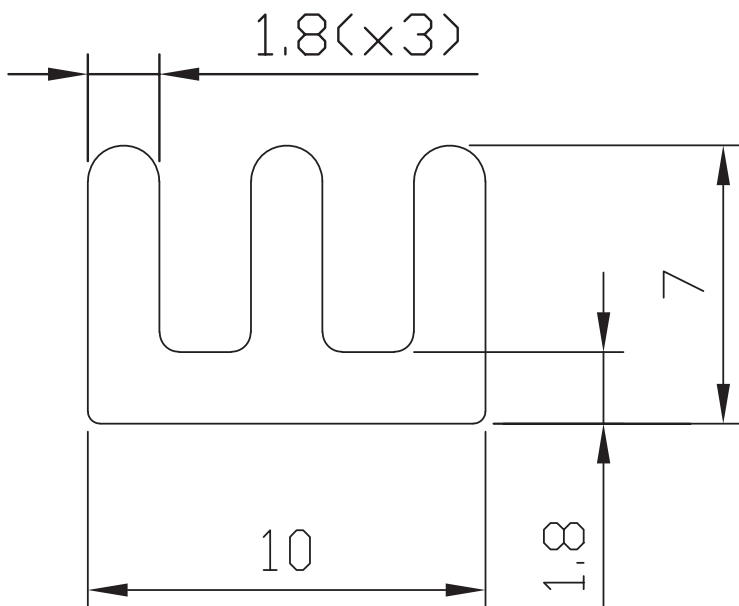

MECHANICAL DRAWING

units: mm
tolerance: ± 0.38 mm

MATERIAL	AL 6063-T5
FINISH	black anodized
WEIGHT	1.2 g