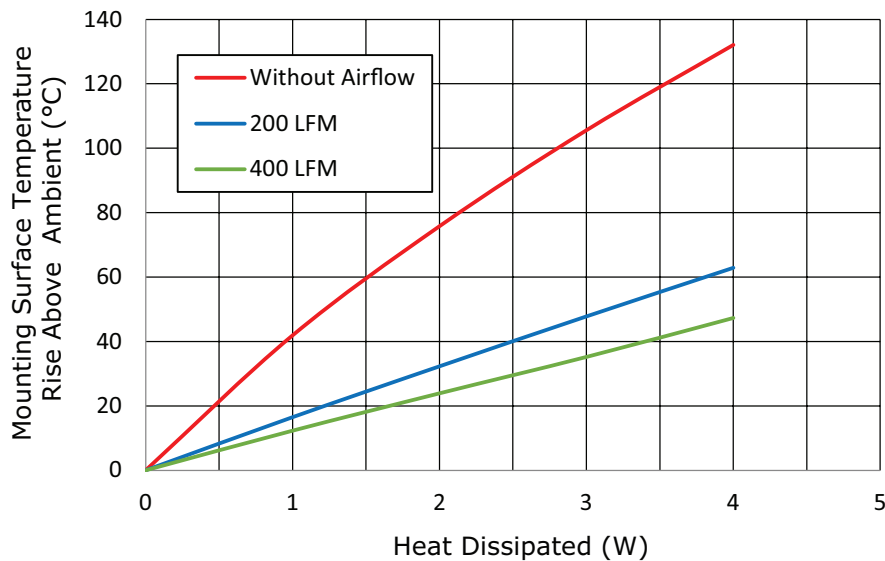

**MODEL:** HSB02-101007 | **DESCRIPTION:** HEAT SINK

**FEATURES**

- BGA design
- small footprint
- aluminum alloy
- black anodized finish

**MODEL**

	thermal resistance <sup>1</sup>				power dissipation <sup>1</sup> @ 75°C ΔT, nat conv [W]
	@ 75°C ΔT, nat conv [°C/W]	@ 1 W, nat conv [°C/W]	@ 1 W, 200 LFM [°C/W]	@ 1 W, 400 LFM [°C/W]	
HSB02-101007	37.90	41.9	16.50	12.30	1.98

Note: 1. See performance curves for full thermal resistance details.

**PERFORMANCE CURVES**

Power (W)	Heatsink Temperature Rise Above Ambient (ΔT = T <sub>hs</sub> - T <sub>a</sub> ) [°C]		
	Natural Conv.	200 LFM	400 LFM
0	0	0	0
1	41.9	16.5	12.3
2	75.8	32.3	23.9
3	105.6	47.8	35.2
4	132.1	62.9	47.3

T<sub>hs</sub>: "hot spot" temperature measured on the heatsink  
T<sub>a</sub>: ambient temperature