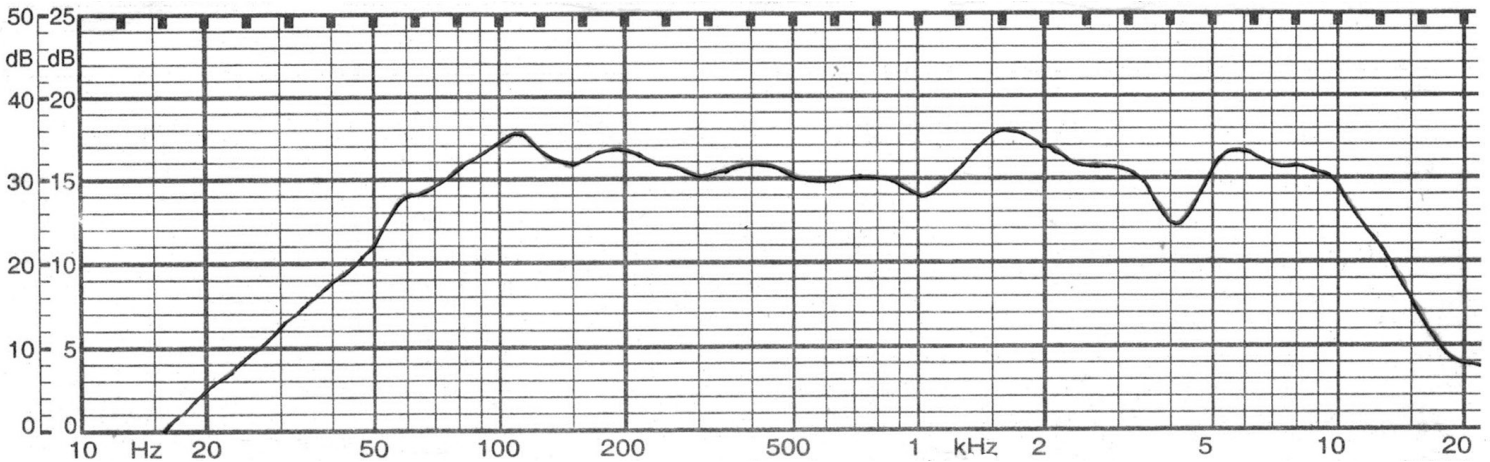

MODEL: GF1004H | **DESCRIPTION:** SPEAKER**FEATURES**

- 102 mm
- square frame
- 20.0 W
- 8 Ω
- ferrite magnet
- paper cone

**SPECIFICATIONS**

parameter	conditions/description	min	typ	max	units
input power			20.0	40.0	W
impedance	at 0.8 kHz, 1.0 V	6.8	8	9.2	Ω
resonant frequency (Fo)	at 1.0 V	80	100	120	Hz
frequency response		Fo		10,000	Hz
sound pressure level	at 1.0 W, 50 cm, avg at 0.3, 0.4, 0.5, 0.6 kHz	87	90	93	dB
buzz, rattle, etc.	must be normal at sine wave			10.0	V
dimensions	102 x 102 x 51				mm
magnet	ferrite				
cone material	paper				
terminal	solder eyelets				
weight			284.0		g
operating temperature		-25		70	$^{\circ}$ C
hand soldering	for maximum 5 seconds	400	420	440	$^{\circ}$ C
RoHS	yes				

MECHANICAL DRAWING

units: mm
tolerance: ±0.8 mm

FREQUENCY RESPONSE CURVE

parameter	conditions/description
potentiometer range	50 dB
rectifier	RMS
lower limit frequency	20 Hz
wr. speed	100 mm/sec
zero level	60 dB