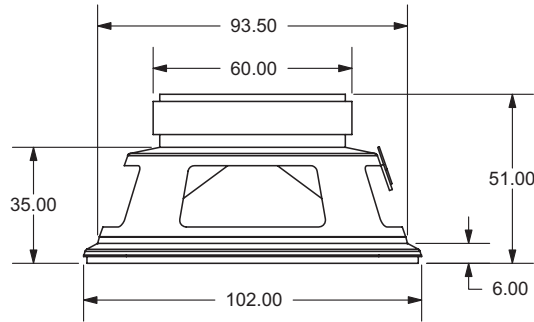

MODEL: GF1004H | **DESCRIPTION:** SPEAKER**FEATURES**

- 102 mm
- square frame
- 20.0 W
- 8 Ω
- ferrite magnet
- paper cone

**SPECIFICATIONS**

parameter	conditions/description	min	typ	max	units
input power			20.0	40.0	W
impedance	at 0.8 kHz, 1.0 V	6.8	8	9.2	Ω
resonant frequency (Fo)	at 1.0 V	80	100	120	Hz
frequency response		Fo		10,000	Hz
sound pressure level	at 1.0 W, 50 cm, avg at 0.3, 0.4, 0.5, 0.6 kHz	87	90	93	dB
buzz, rattle, etc.	must be normal at sine wave			10.0	V
dimensions	102 x 102 x 51				mm
magnet	ferrite				
cone material	paper				
terminal	solder eyelets				
weight			284.0		g
operating temperature		-25		70	$^{\circ}$ C
hand soldering	for maximum 5 seconds	400	420	440	$^{\circ}$ C
RoHS	yes				

MECHANICAL DRAWING

units: mm
tolerance: ±0.8 mm

FREQUENCY RESPONSE CURVE

parameter	conditions/description
potentiometer range	50 dB
rectifier	RMS
lower limit frequency	20 Hz
wr. speed	100 mm/sec
zero level	60 dB