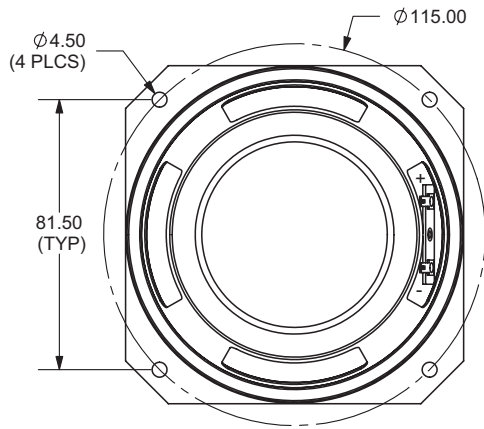

MODEL: GF1004H | **DESCRIPTION:** SPEAKER**FEATURES**

- 102 mm
- square frame
- 20.0 W
- 8 Ω
- ferrite magnet
- paper cone

**SPECIFICATIONS**

parameter	conditions/description	min	typ	max	units
input power			20.0	40.0	W
impedance	at 0.8 kHz, 1.0 V	6.8	8	9.2	Ω
resonant frequency (Fo)	at 1.0 V	80	100	120	Hz
frequency response		Fo		10,000	Hz
sound pressure level	at 1.0 W, 50 cm, avg at 0.3, 0.4, 0.5, 0.6 kHz	87	90	93	dB
buzz, rattle, etc.	must be normal at sine wave			10.0	V
dimensions	102 x 102 x 51				mm
magnet	ferrite				
cone material	paper				
terminal	solder eyelets				
weight			284.0		g
operating temperature		-25		70	$^{\circ}$ C
hand soldering	for maximum 5 seconds	400	420	440	$^{\circ}$ C
RoHS	yes				

MECHANICAL DRAWING

units: mm
tolerance: ±0.8 mm

FREQUENCY RESPONSE CURVE

parameter	conditions/description
potentiometer range	50 dB
rectifier	RMS
lower limit frequency	20 Hz
wr. speed	100 mm/sec
zero level	60 dB