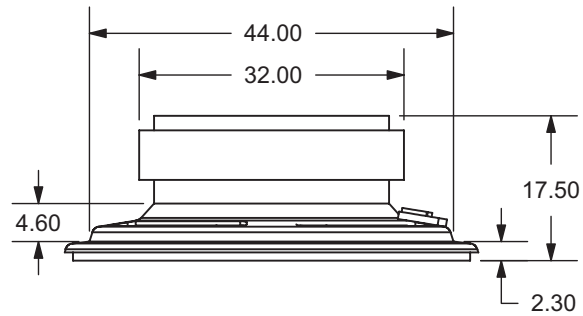

MODEL: GF0501M | **DESCRIPTION:** SPEAKER**FEATURES**

- 50 mm
- round frame
- 0.25 W
- 8 Ω
- ferrite magnet
- PET cone

**SPECIFICATIONS**

parameter	conditions/description	min	typ	max	units
input power			0.25	0.5	W
impedance	at 0.8 kHz, 1.0 V	6.8	8	9.2	Ω
resonant frequency (Fo)	at 1.0 V	440	550	660	Hz
frequency response		Fo		5,800	Hz
sound pressure level	at 0.25 W, 50 cm, avg at 0.8, 1.0, 1.2, 1.5 kHz	83	86	89	dB
buzz, rattle, etc.	must be normal at sine wave			1.41	V
dimensions	\varnothing 50 x 17.5				mm
magnet	ferrite				
cone material	PET				
terminal	solder eyelets				
weight			52.0		g
operating temperature		-25		60	$^{\circ}$ C
hand soldering	for maximum 3 seconds	360	380	400	$^{\circ}$ C
RoHS	yes				

MECHANICAL DRAWING

units: mm
tolerance: ±0.8 mm

FREQUENCY RESPONSE CURVE

parameter	conditions/description
potentiometer range	50 dB
rectifier	RMS
lower limit frequency	20 Hz
wr. speed	100 mm/sec
zero level	60 dB