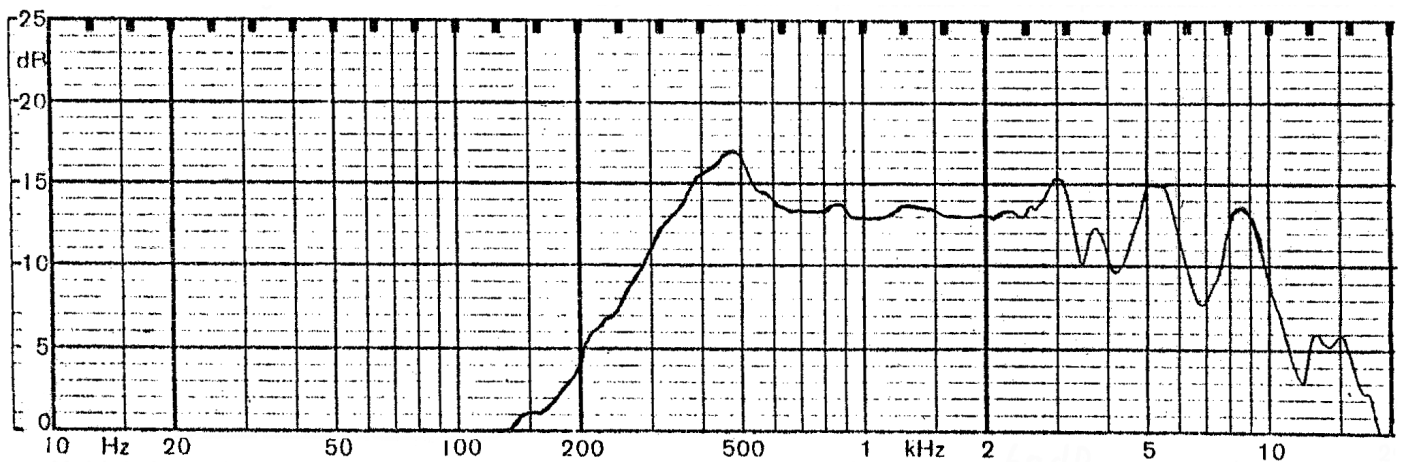

FREQUENCY RESPONSE CURVE

parameter	conditions/description
potentiometer range	50 dB
rectifier	RMS
lower limit frequency	20 Hz
wr. speed	100 mm/sec
zero level	60 dB