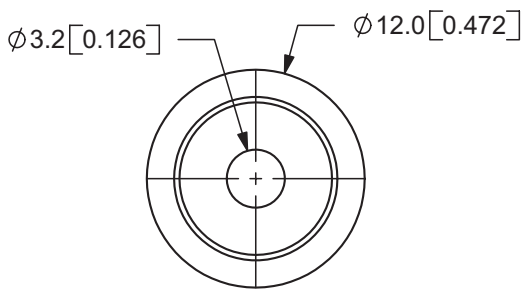

SOLDERABILITY

parameter	conditions/description	min	typ	max	units
hand soldering	for 3~5 seconds		340		°C

MECHANICAL DRAWING

units: mm[inches]
 tolerance: ± 0.3 mm
 unless otherwise specified

	MATERIAL	PLATING
earth terminal	brass	nickel
tip terminal	brass	nickel
barrel	brass	nickel
cover	ABS	color
barrel housing	ABS	color