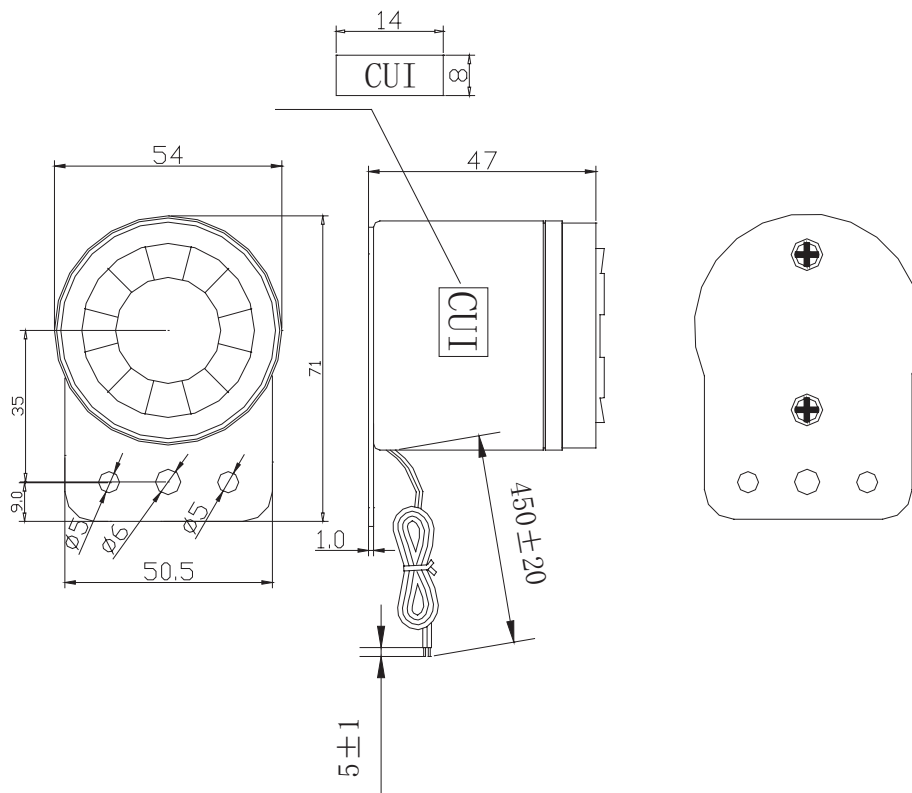

MODEL: CPS-5449-105PM | **DESCRIPTION:** SIREN**FEATURES**

- sweeping tone
- internally driven
- panel mount

**SPECIFICATIONS**

parameter	conditions/description	min	typ	max	units
rated voltage			24		Vdc
operating voltage		10		28	Vdc
current consumption	at rated voltage		150		mA
rated frequency		1,500		3,500	Hz
sound pressure level	at 1 m, rated voltage		95		dB
tone	sweep 3.3				
dimensions	Ø54.0 x 47.0				mm
weight			62.0		g
material	ABS				
terminal	wire leads				
operating temperature		-20		70	°C
storage temperature		-30		80	°C
washable	no				
RoHS	yes				

Notes: 1. All specifications measured at 25±3°C, humidity at 60-70%, under 86-106 kPa pressure, unless otherwise noted.

MECHANICAL DRAWING

units: mm
tolerance: ± 3 mm

wire: UL 2468 24 AWG

PACKAGING

units: mm

Carton Size: 360 x 335 x 280 mm
Carton QTY: 140 pcs per carton

White Box

1 PCS One BOX

MODEL:
QTY: 140 PCS
N.W: 8.6Kg
G.W: 12.0Kg
SIZE:36*33.5*28
LOT NO:

REVISION HISTORY

rev.	description	date
1.0	initial release	01/22/2020
1.01	logo, datasheet style update	08/05/2022