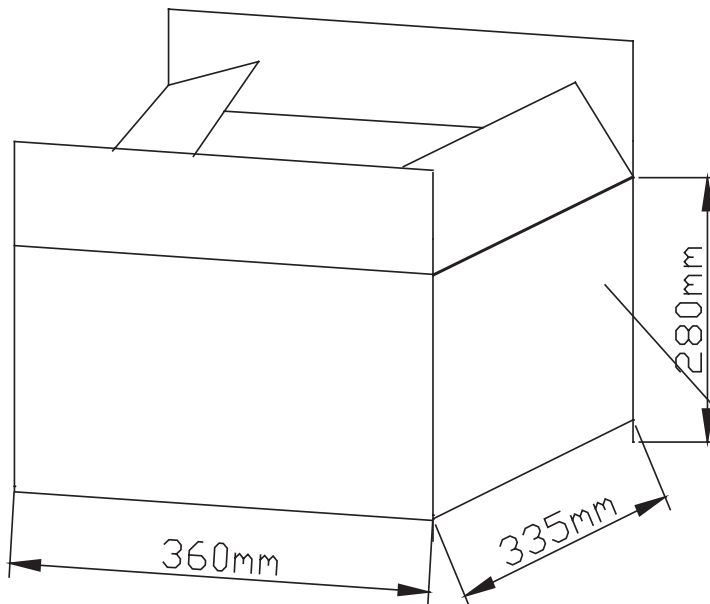

MODEL: CPS-5449-105PM | **DESCRIPTION:** SIREN**FEATURES**

- sweeping tone
- internally driven
- panel mount

**SPECIFICATIONS**

parameter	conditions/description	min	typ	max	units
rated voltage			24		Vdc
operating voltage		10		28	Vdc
current consumption	at rated voltage		150		mA
rated frequency		1,500		3,500	Hz
sound pressure level	at 1 m, rated voltage		95		dB
tone	sweep 3.3				
dimensions	Ø54.0 x 47.0				mm
weight			62.0		g
material	ABS				
terminal	wire leads				
operating temperature		-20		70	°C
storage temperature		-30		80	°C
washable	no				
RoHS	yes				

Notes: 1. All specifications measured at 25±3°C, humidity at 60-70%, under 86-106 kPa pressure, unless otherwise noted.

MECHANICAL DRAWING

units: mm
tolerance: ± 3 mm

wire: UL 2468 24 AWG

PACKAGING

units: mm

Carton Size: 360 x 335 x 280 mm
Carton QTY: 140 pcs per carton

White Box

1 PCS One BOX

MODEL:
QTY: 140 PCS
N.W: 8.6Kg
G.W: 12.0Kg
SIZE:36*33.5*28
LOT NO:

REVISION HISTORY

rev.	description	date
1.0	initial release	01/22/2020
1.01	logo, datasheet style update	08/05/2022