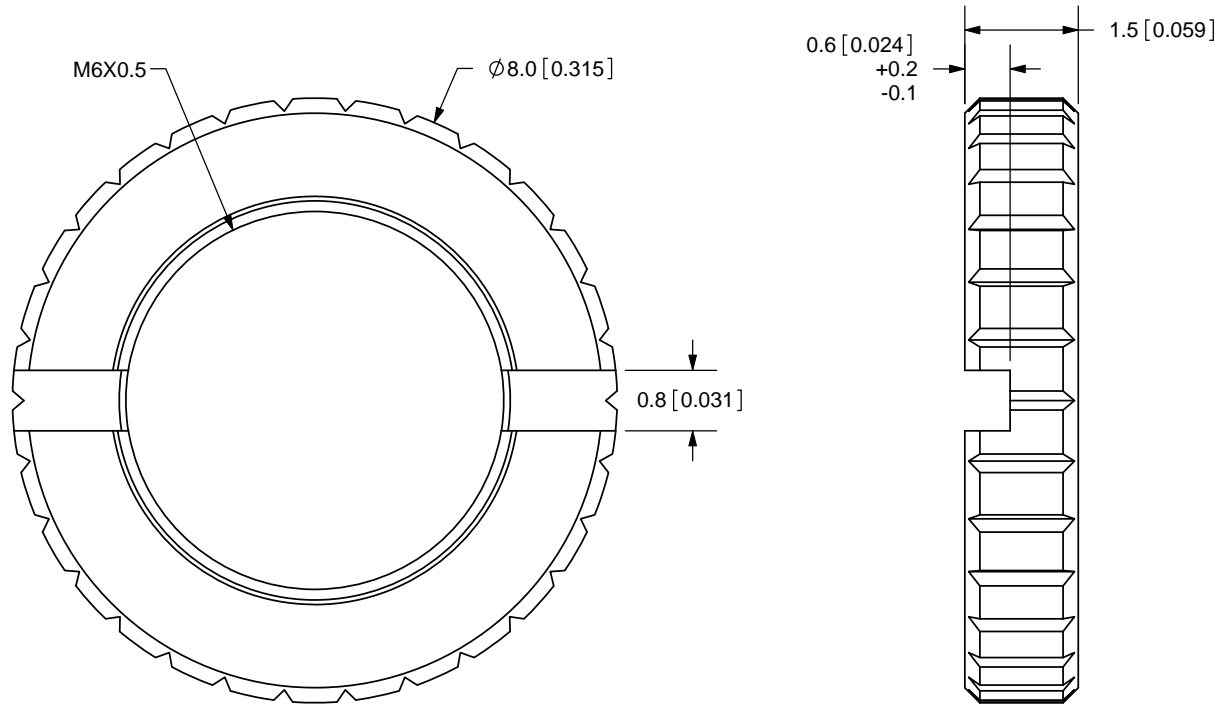

REV.	DESCRIPTION	DATE
A	NEW DRAWING	11/11/2009

TOLERANCE:
 $\pm 0.1\text{mm}$ UNLESS OTHERWISE
SPECIFIED

CUI INC

20050 SW 112th Ave.
Tualatin, OR 97062
Phone: 503-612-2300
800-275-4899
Fax: 503-612-2383
Website: www.cui.com

TITLE: M6X0.5 NUT		REV: A
PART NO. 3.5mm-nut-e		UNITS: MM [INCHES]
DRAWN BY: ZRJ	APPROVED BY:	SCALE: 10:1

PC FILE NAME:
3.5mm-nut-e

COPYRIGHT 2009
BY CUI INC.

	MATERIAL	PLATING	COLOR
NUT	Brass	Nickel	Silver