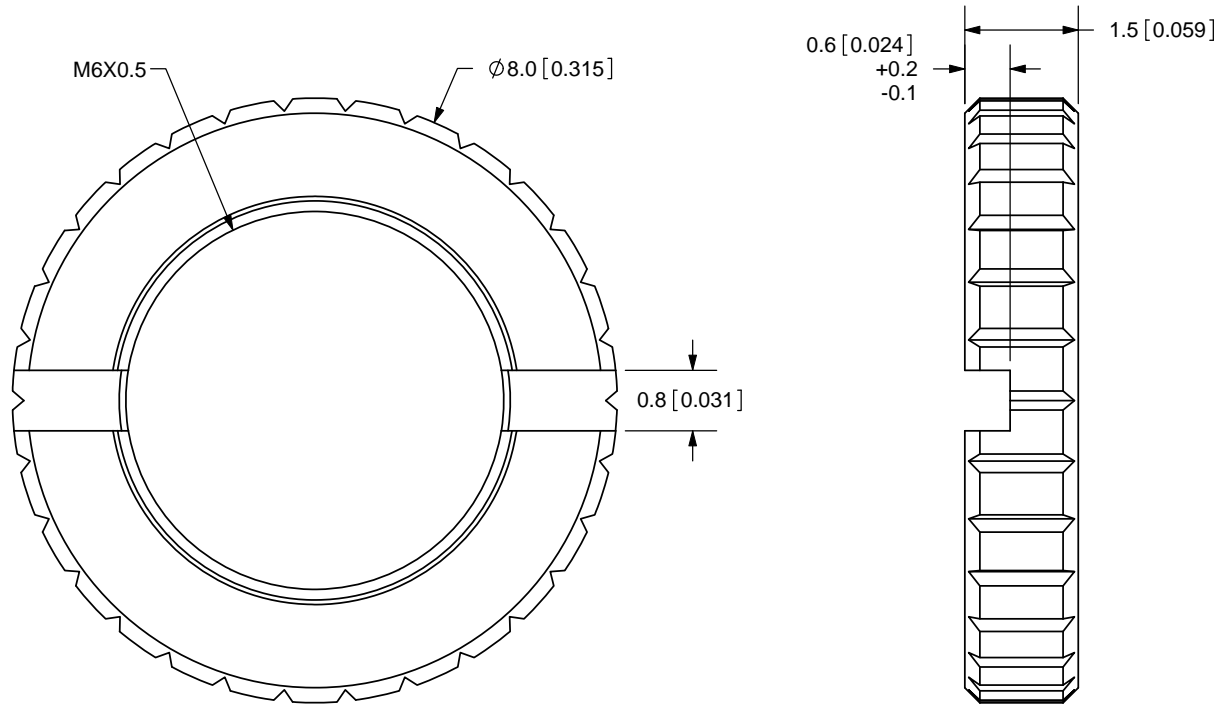

REV.	DESCRIPTION	DATE
A	NEW DRAWING	11/11/2009

TOLERANCE:
 $\pm 0.1\text{mm}$ UNLESS OTHERWISE
SPECIFIED

CUI INC

20050 SW 112th Ave.
Tualatin, OR 97062
Phone: 503-612-2300
800-275-4899
Fax: 503-612-2383
Website: www.cui.com

TITLE: M6X0.5 NUT		REV: A
PART NO. 3.5mm-nut-e		UNITS: MM [INCHES]
DRAWN BY: ZRJ	APPROVED BY:	SCALE: 10:1

PC FILE NAME:
3.5mm-nut-e

COPYRIGHT 2009
BY CUI INC.

	MATERIAL	PLATING	COLOR
NUT	Brass	Nickel	Silver