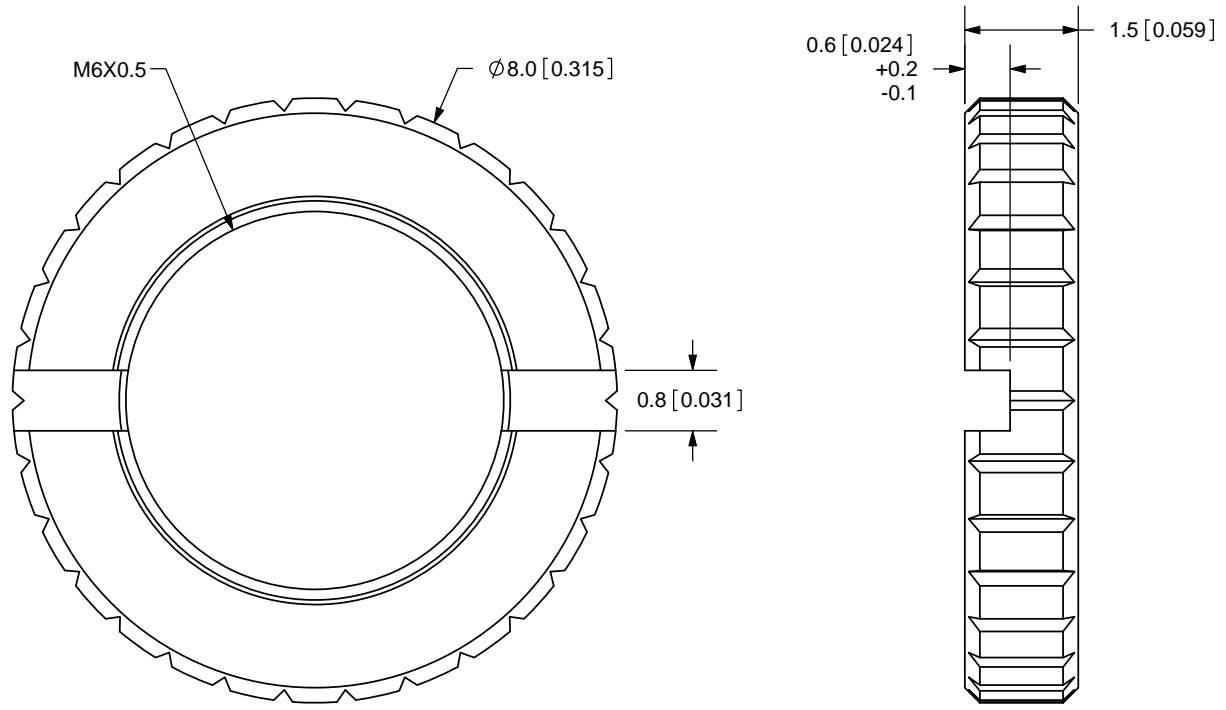

REV.	DESCRIPTION	DATE
A	NEW DRAWING	11/11/2009

TOLERANCE:
 $\pm 0.1\text{mm}$ UNLESS OTHERWISE
SPECIFIED

CUI INC

20050 SW 112th Ave.
Tualatin, OR 97062
Phone: 503-612-2300
800-275-4899
Fax: 503-612-2383
Website: www.cui.com

TITLE: M6X0.5 NUT		REV: A
PART NO. 3.5mm-nut-e		UNITS: MM [INCHES]
DRAWN BY: ZRJ	APPROVED BY:	SCALE: 10:1

PC FILE NAME:
3.5mm-nut-e

COPYRIGHT 2009
BY CUI INC.

	MATERIAL	PLATING	COLOR
NUT	Brass	Nickel	Silver