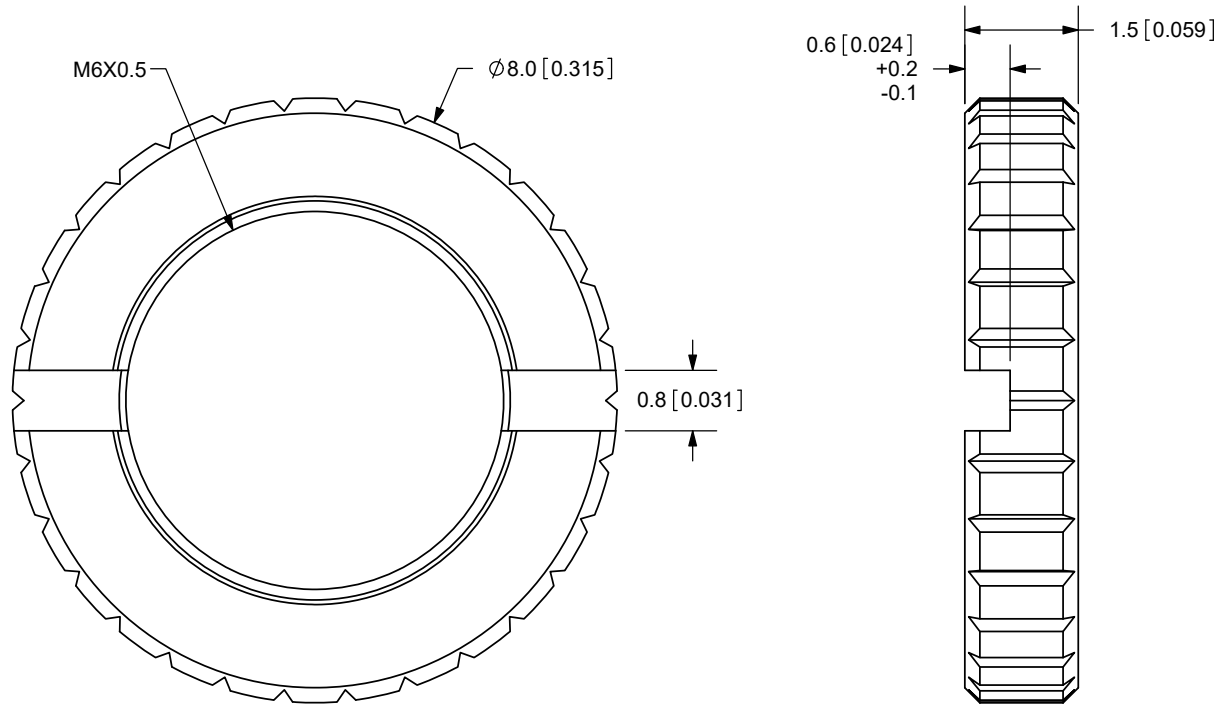

REV.	DESCRIPTION	DATE
A	NEW DRAWING	11/11/2009
B	LOGO, BRAND UPDATE	10/28/2022

TOLERANCE:
±0.1mm UNLESS OTHERWISE
SPECIFIED

CUI DEVICES
 6405 SW Rosewood St, Suite C
 Lake Oswego, OR 97035
 Phone: 877-323-3576
 Website: www.cuidevices.com

TITLE: M6X0.5 NUT		REV: B
PART NO. 3.5mm-nut-e		UNITS: MM [INCHES]
DRAWN BY: RDS	APPROVED BY:	SCALE: 10:1

PC FILE NAME:
3.5mm-nut-e

COPYRIGHT 2022 BY CUI DEVICES

	MATERIAL	PLATING	COLOR
NUT	Brass	Nickel	Silver