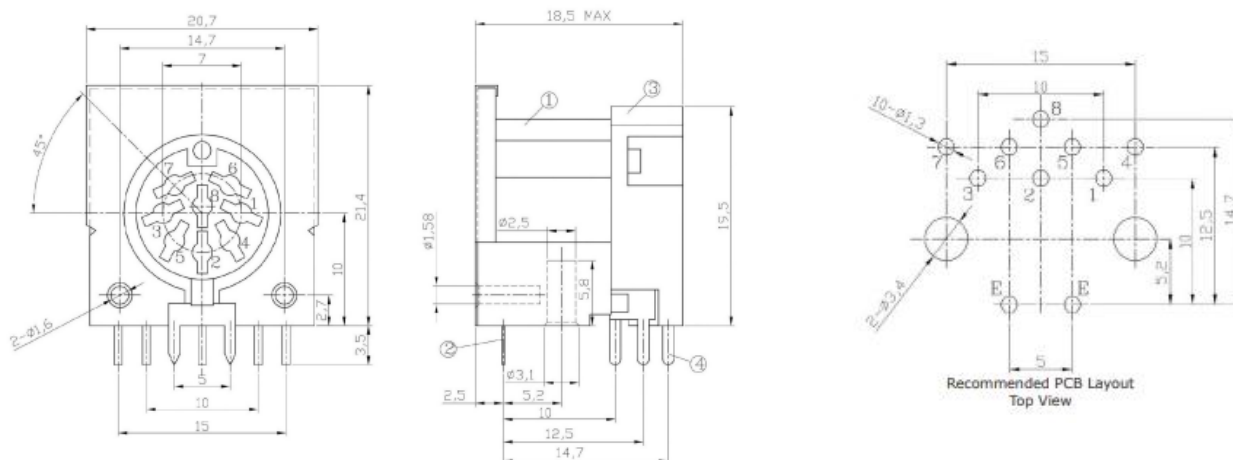

CUI DEVICES

6405 SW Rosewood St, Ste C
Lake Oswego, OR 97035

SDF-60J

SDF-80J

SDF-130J

CUI DEVICES

6405 SW Rosewood St, Ste C
Lake Oswego, OR 97035

NEW SDF-40J