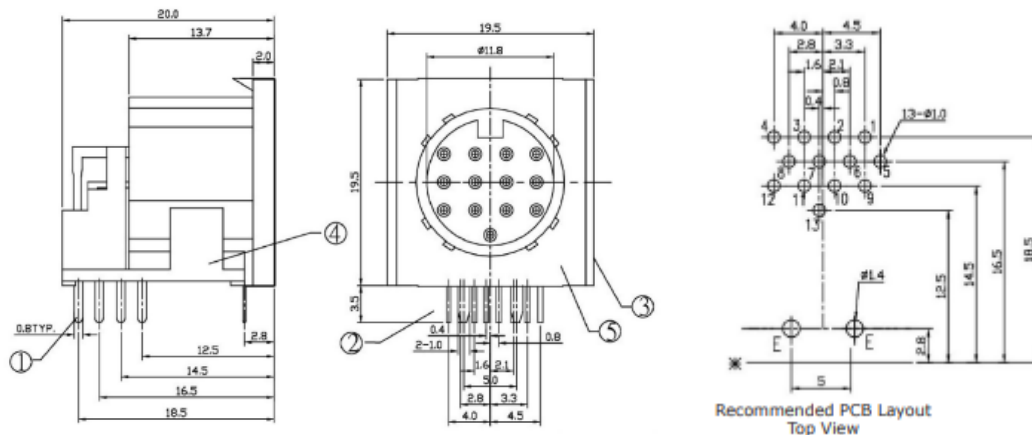

CUI DEVICES

6405 SW Rosewood St, Ste C
Lake Oswego, OR 97035

SDF-60J

SDF-80J

SDF-130J

CUI DEVICES

6405 SW Rosewood St, Ste C
Lake Oswego, OR 97035

NEW SDF-40J