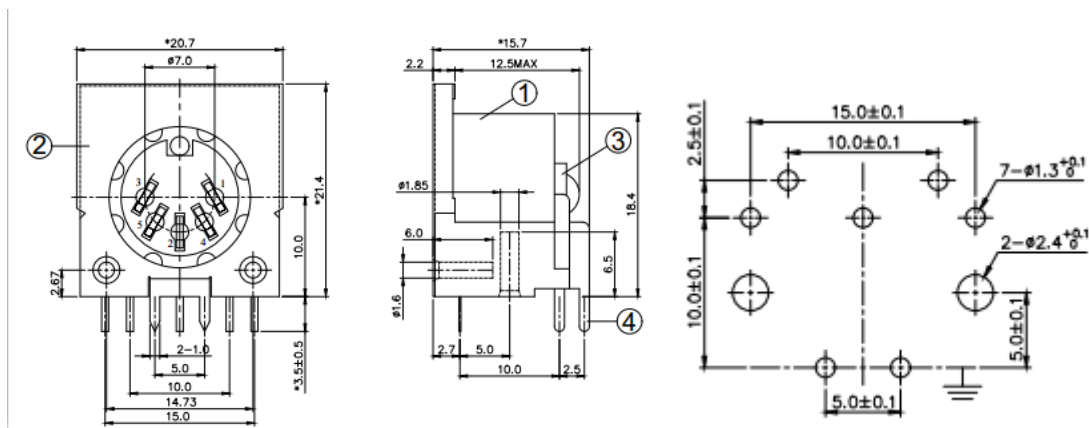

CUI DEVICES

6405 SW Rosewood St, Ste C
Lake Oswego, OR 97035

NEW SDF-40J

SDF-50J

SDF-60J