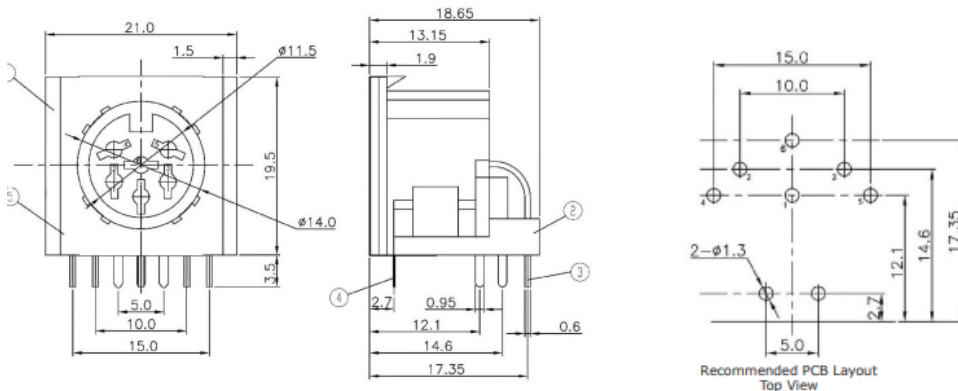

CUI DEVICES

6405 SW Rosewood St, Ste C
Lake Oswego, OR 97035

SDF-60J

SDF-80J

SDF-130J

CUI DEVICES

6405 SW Rosewood St, Ste C
Lake Oswego, OR 97035

NEW SDF-40J