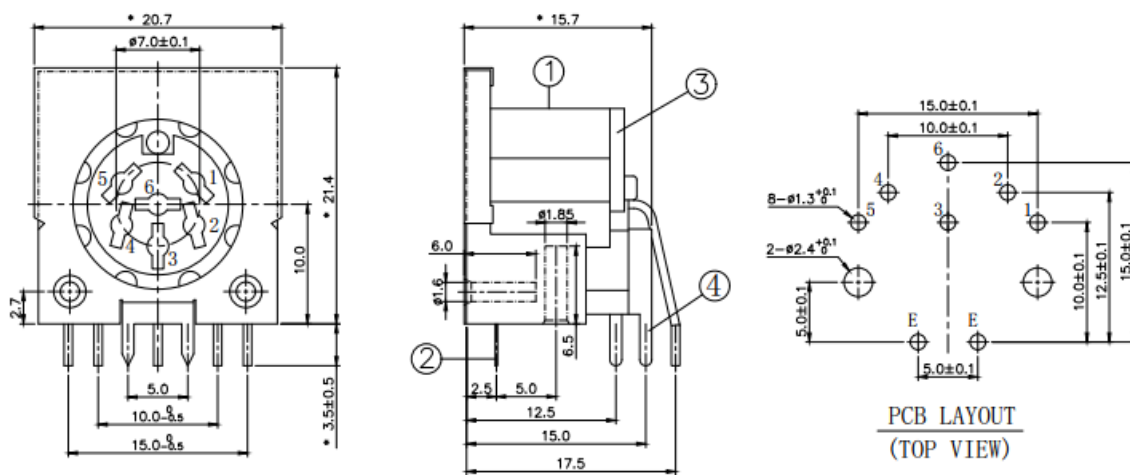

CUI DEVICES

6405 SW Rosewood St, Ste C
Lake Oswego, OR 97035

NEW SDF-40J

SDF-50J

SDF-60J