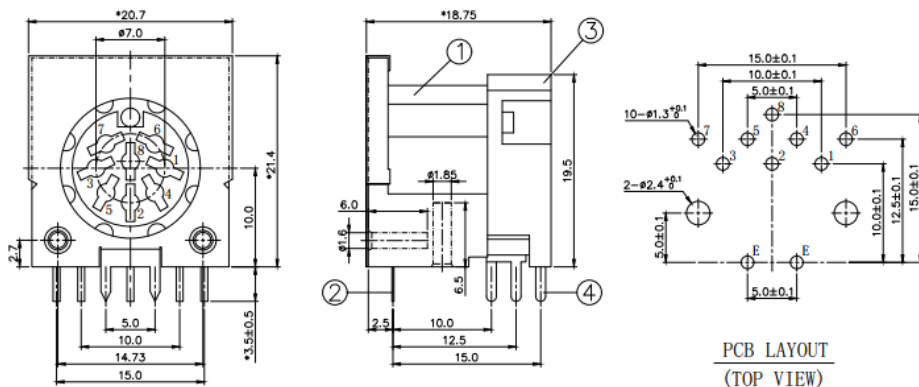

SDF-80J

SDF-130J

Affected Date Code: 03/25/2022
Product Availability: pertaining to market availability

PCN Approval:

Operations/Quality

R. Adams

Product Management

[Signature]