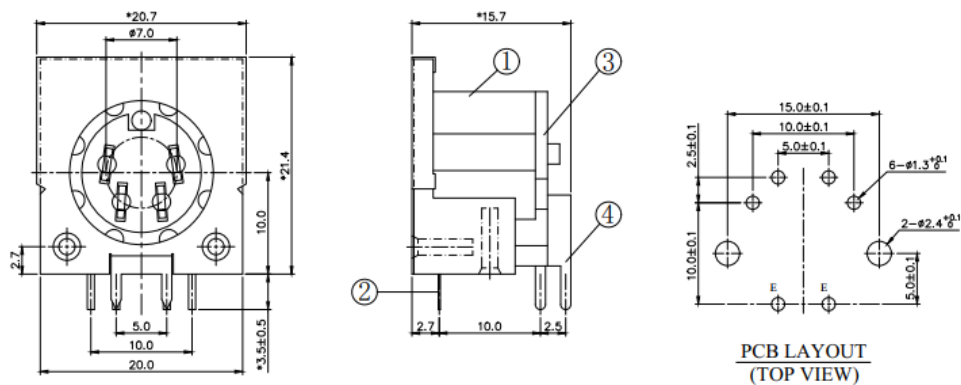

CUI DEVICES

6405 SW Rosewood St, Ste C
Lake Oswego, OR 97035

SDF-60J

SDF-80J

SDF-130J

CUI DEVICES

6405 SW Rosewood St, Ste C
Lake Oswego, OR 97035

NEW SDF-40J